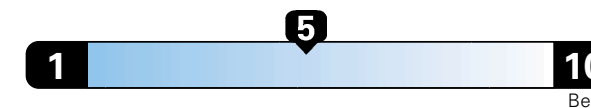

ALFA ROMEO STELVIO SPRINT AWD

2021 MODEL YEAR

THIS VEHICLE IS MANUFACTURED TO MEET SPECIFIC UNITED STATES REQUIREMENTS. THIS VEHICLE IS NOT MANUFACTURED FOR SALE OR REGISTRATION OUTSIDE OF THE UNITED STATES.

MANUFACTURER'S SUGGESTED RETAIL PRICE OF THIS MODEL INCLUDING DEALER PREPARATION

Base Price: $44,350

ALFA STELVIO AWD
Exterior Color: Lunare White Metallic Interior Color
Interior Color: Black/Red Interior Colors
Interior: Leather Seats
Engine: 2.0L 280HP I4 DI Turbo Engine
Transmission: 8-Speed Automatic 8HP50 Transmission

STANDARD EQUIPMENT (UNLESS REPLACED BY OPTIONAL EQUIPMENT)

FUNCTIONAL/SAFETY FEATURES

- Supplemental Front Seat-Mounted Side Air Bags
- LATCH-Ready Child-Seat Anchor System
- Full-Speed Forward-Collision Warning Plus
- Rear Back-Up Camera
- Rear Parking Assist Sensors
- Remote Keyless-Entry
- Push-Button Start
- Remote-Start System
- Stop - Start System
- Cruise Control
- Power Folding Heated Mirrors
- Rain-Sensitive Windshield Wipers
- Power Liftgate
- Universal Garage-Door Opener
- Carbon Fiber Drive Shaft
- Alfa DNA Drive-Mode System

INTERIOR FEATURES

- Apple CarPlay®
- Google Android Auto™
- SiriusXM® with 6-Month Radio Sub Call 800-643-2112
- AM/FM Bluetooth® 8.8-Inch Radio
- 8.8-Inch Multi-Touch Display
- Cluster 7.0-Inch TFT Color Display
- 8-Speaker Audio System
- USB Media Input Hub with Auxiliary
- 2nd-Row Dual Charge-Only USB Port
- 12-Volt Center Console Power Outlet
- Leather-Wrapped Steering Wheel
- Steering-Wheel-Mounted Audio Controls
- Leather-Wrapped Shift Knob
- A/C with Dual-Zone Auto Temperature Control
- 6-Way Power Adjustable Driver Seat
- 6-Way Power Adjustable Front Passenger Seat
- 4-Way Power Lumbar Adjustable Driver Seat
- 4-Way Power Lumbar Adjustable Passenger Seat
- Driver-Seat Memory Function