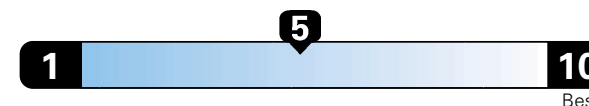

ALFA ROMEO STELVIO SPRINT AWD

2021 MODEL YEAR

THIS VEHICLE IS MANUFACTURED TO MEET SPECIFIC UNITED STATES REQUIREMENTS. THIS VEHICLE IS NOT MANUFACTURED FOR SALE OR REGISTRATION OUTSIDE OF THE UNITED STATES.

MANUFACTURER'S SUGGESTED RETAIL PRICE OF THIS MODEL INCLUDING DEALER PREPARATION

Base Price: $44,350

ALFA STELVIO AWD

Exterior Color: Lunare White Metallic Interior Color

Interior Color: Black Interior Color

Interior: Leather Seats

Engine: 2.0L 280HP I4 DI Turbo Engine

Transmission: 8-Speed Automatic 8HP50 Transmission

STANDARD EQUIPMENT (UNLESS REPLACED BY OPTIONAL EQUIPMENT)

FUNCTIONAL/SAFETY FEATURES

Supplemental Front Seat-Mounted Side Air Bags

LATCH-Ready Child-Seat Anchor System

Full-Speed Forward-Collision Warning Plus

Rear Back-Up Camera

Rear Parking Assist Sensors

Remote Keyless-Entry

Push-Button Start

Remote-Start System

Stop - Start System

Cruise Control

Power Folding Heated Mirrors

Rain-Sensitive Windshield Wipers

Power Liftgate

Universal Garage-Door Opener

Carbon Fiber Drive Shaft

Alfa DNA Drive-Mode System

INTERIOR FEATURES

Apple CarPlay®

Google Android Auto™

SiriusXM® with 6-Month Radio Sub Call 800-643-2112

AM/FM Bluetooth® 8.8-Inch Radio

8.8-Inch Multi-Touch Display

Cluster 7.0-Inch TFT Color Display

8-Speaker Audio System

USB Media Input Hub with Auxiliary

2nd-Row Dual Charge-Only USB Port

12-Volt Center Console Power Outlet

Leather-Wrapped Steering Wheel

Steering-Wheel-Mounted Audio Controls

Leather-Wrapped Shift Knob

A/C with Dual-Zone Auto Temperature Control

6-Way Power Adjustable Driver Seat

6-Way Power Adjustable Front Passenger Seat

4-Way Power Lumbar Adjustable Driver Seat

4-Way Power Lumbar Adjustable Passenger Seat

Driver-Seat Memory Function

EXTERIOR FEATURES